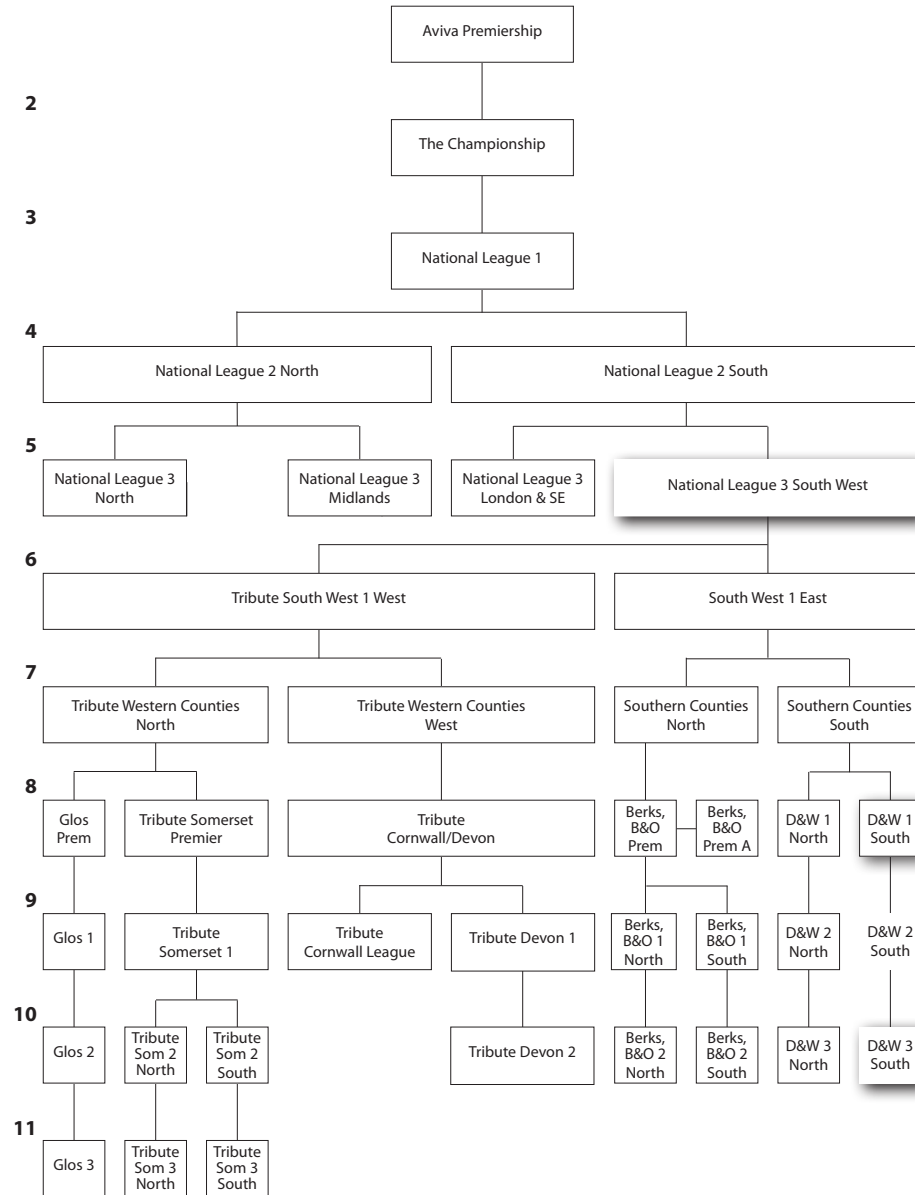

2010/2011 • The English Clubs Rugby Union Championship Structure

Level 1

The English Clubs Rugby Union Championship • The Season 2010/2011

The English Clubs Rugby Union Championship Structure	36
National 3 South West Fixtures and Results	38
National 3 South West Fixtures and Results Matrix	39
Final National 3 South West Table	39
Bournemouth's Fixture List in National 3 South West	40
Statistical Summary	40
Players Selected	41
Team Records for the Season 2010/2011	41
Individuals' Playing Record	42
Players' Records	47
Scorers	47
Best Performances in a Match	47
Players Used per Position	48